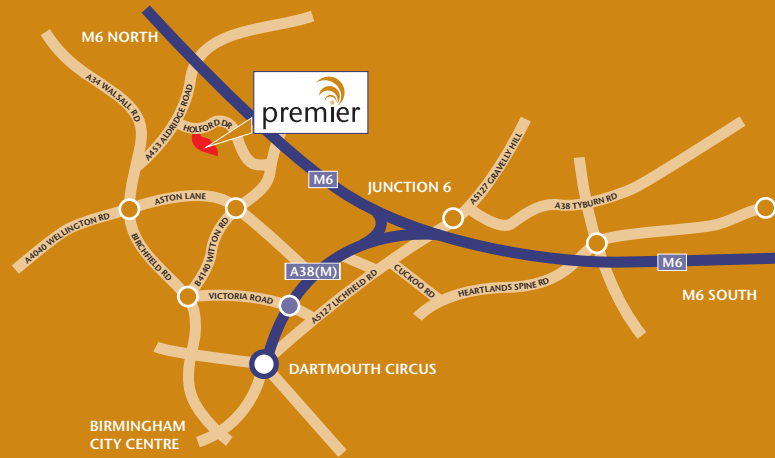

WHERE TO FIND US

Premier Forest Products Ltd
Birmingham Office
Pavilion Drive, Off Holford Drive
Birmingham B6 7BB

Tel: 0121 331 4010 Fax: 0121 331 4886
email: info@premierforest.co.uk

Premier Forest Products Ltd
Head Office & Accounts
West Way Road
Alexandra Dock
Newport NP20 2PQ