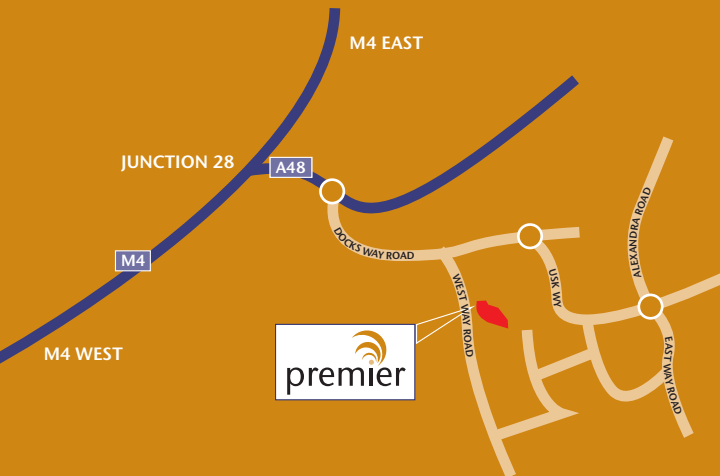

WHERE TO FIND US

Premier Forest Products Ltd
Birmingham Office
Pavilion Drive, Off Holford Drive
Birmingham B6 7BB

Tel: 0121 331 4010 Fax: 0121 331 4886
email: info@premierforest.co.uk

Premier Forest Products Ltd
Head Office & Accounts
West Way Road
Alexandra Dock
Newport NP20 2PQ