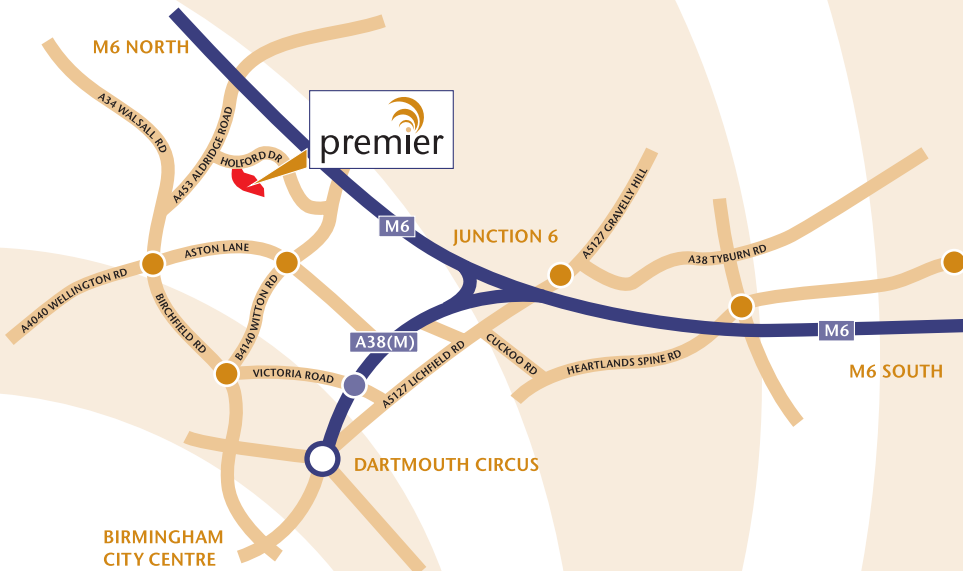

## Birmingham

**Midlands Depot**

**Premier Forest Products Ltd**

Pavillion Drive, Off Holford Drive

Birmingham B6 7BB

Tel: 01213 314 010

Fax: 01213 314 886

[www.premierforest.co.uk](http://www.premierforest.co.uk)